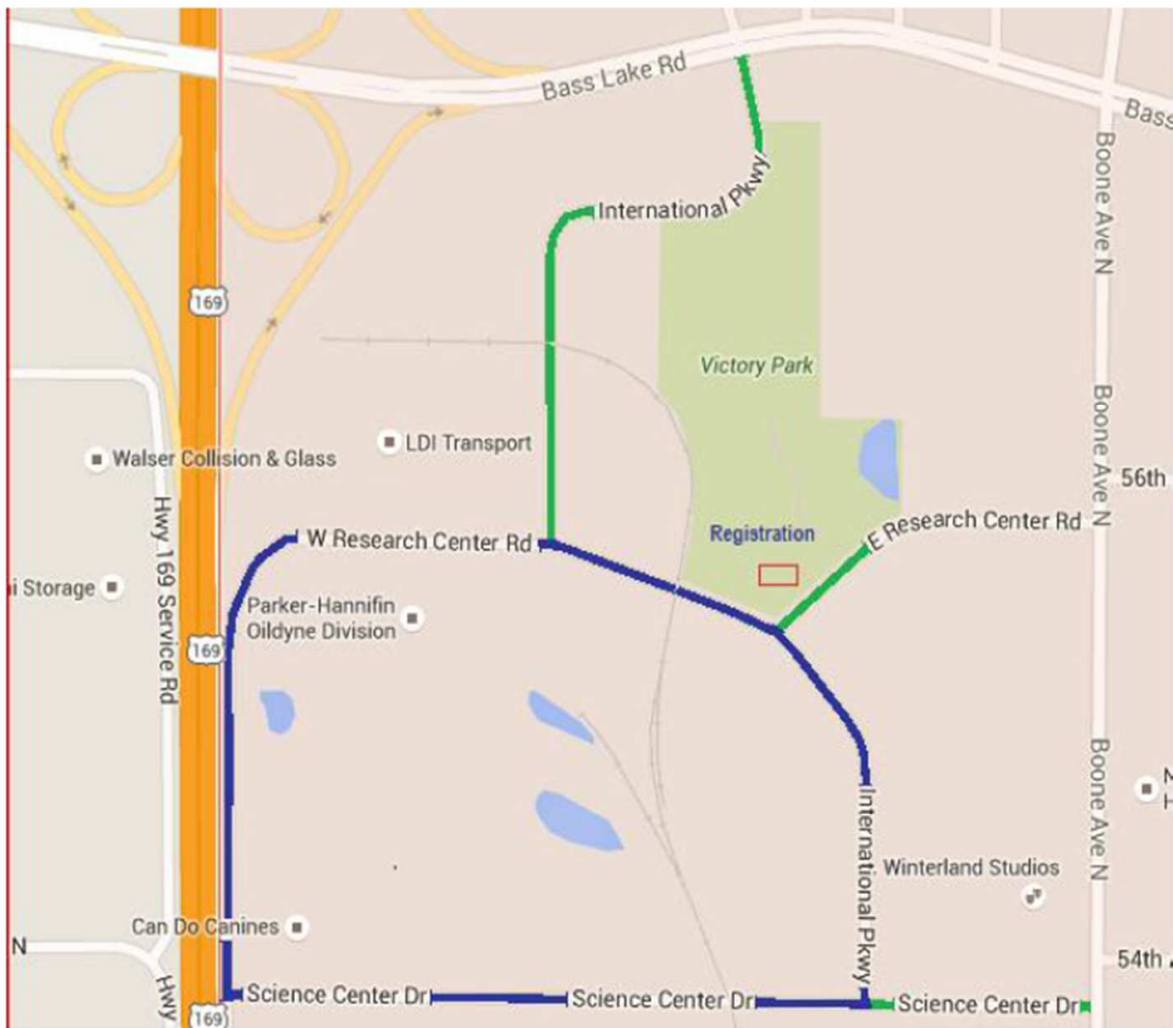

JOY MEMORIAL CRITERIUM

MONDAY MAY 29, 2017

NEW HOPE, MN

RACE SCHEDULE

Start	Category	Duration	Fee
8:30 AM	JR Boys 15-18	30 minutes	\$15
9:10 AM	Women Cat 4 5	30 minutes	\$30
9:10 AM	JR Girls 15-18	30 minutes	\$15
9:50 AM	Men Cat 4 5	40 minutes	\$30
10:40 AM	Masters 50+/60+ Open	35 minutes	\$30
11:30 AM	JR Boys and JR Girls 9-14	20 minutes	\$10
12:15 PM	Men Cat 3 4	45 minutes	\$30
12:15 PM	Masters 40+ Open	45 minutes	\$30
1:15 PM	Women Open	45 minutes	\$30
2:15 PM	Kids Race		Free
2:45 PM	Men Cat 1 2 3	60 minutes	\$30
2:45 PM	Masters 30+ Cat 1 2 3	60 minutes	\$30

REGISTRATION

On site registration starts at 7:30 am and closes 20 min before each race. Victory Park - E Research Center Rd
New Hope, MN.

Entry Fees: Seniors/Masters Races = \$30, Old Jr Races = \$15, Young Jr Races = \$10
Additional races : : \$5/Race

Make checks payable to Endurance Promotions

COURSE/INSTRUCTIONS

W Research Center Rd, Hwy 169 Service Rd, Science
Center Dr, International Pwky.

Minimum field for cash prizes is 10 starters. Juniors will receive medals 3 deep.

Men Cat 4 5 and Women Cat 4 5 : 3 deep Merchandise

The course is the blue line and street parking is green. You can either park in Victory Park parking lot or on the street. No Parking in the business lots. The course is off Bass Lake Road and Hiway 169 (Northwest corner) You can use both Boone and Bass Lake Road to reach the course.